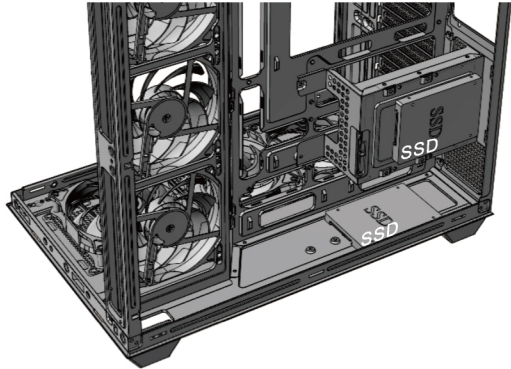

机箱	安裝指示說明	零件盒
3X 主板腳柱	8X 3.5" 硬盤螺絲	6X 電源螺絲
18X 主機板螺絲	6X 扎帶	

J The graphics card installation

VGA Card Installation/Installation de la carte graphique/显卡安装/显卡安装

L Fan installation

Fan Support: MB tray: 3 x 120mm
 Top: 3 x 120/ 2 x 140mm
 Rear: 1 x 120mm
 Bottom: 3 x 120mm

M Water cooling installation

Radiator Support: MB tray: 360mm
 Top: 240/280/360mm
 Rear: 120mm

N SSD installation

2*SSD

Align the screw holes of the hard disk with the hard disk bracket and fix it with special screws.