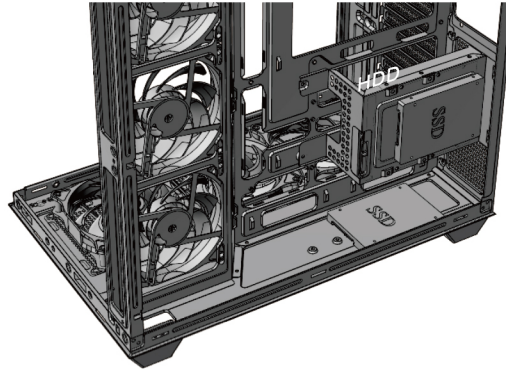

O HDD installation

1*HDD

Align the screw holes of the hard disk with the hard disk bracket and fix it with special screws.