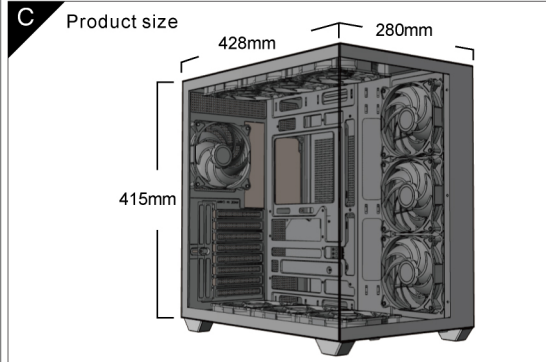

UT500

Quick Installation Guide
Guide d'installation rapide
安裝指示說明
安裝指示說明

The appearance and specifications of the fan may vary depending on the region and distributor. Please refer to the actual product as the standard.

L'apparence et les spécifications du ventilateur peuvent varier selon la région et le distributeur. Veuillez vous référer au produit réel comme référence.

风扇的外观及规格可能因地区和代理商不同而有所变化，请以实物为准。

A Package detail
Package Content/Contenu du coffret/產品內容/产品内容

Case	Quick Installation Guide	Accessory Pack
3X Motherboard standoff	8X 3.5" HDD screw	6X PSU screw
18X Motherboard screws	6X Cable Tie	

Boîtier	Guide d'installation rapide	Pack d'accessoires
3X entretoise de carte mère	8X vis pour disque dur 3,5"	6X vis de bloc d'alimentation
18X Vis de la carte mère	6X attache de câble	

機殼	安裝指示說明	配件盒
3X 主板腳柱	8X 3.5" 硬碟螺絲	6X 電源螺絲
18X 主機板螺絲	6X 束線帶	

机箱	安裝指示說明	零件盒
3X 主板腳柱	8X 3.5" 硬盤螺絲	6X 電源螺絲
18X 主機板螺絲	6X 扎帶