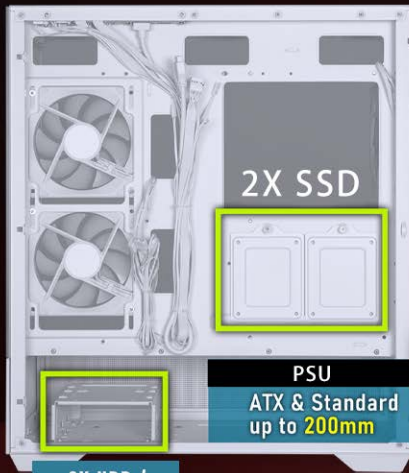

 BIFENIX

CETO BASIC

360/280/240MM AIO SUPPORT AT TOP

215mm

heat sink
Height
Restriction
165mm

Cable management space up to 20mm

48mm
987

424mm

Motherboard
Type Support
Mini-ITX
MicroATX
ATX

Supports VGA length up to

390mm

DIMENSION

Included
8+8 Pin
Controller

X3

**120mm ARGB
Black/White Fan**

AIRFLOW OPTIMIZATION

MIRRORS ARGB FANS

2x

1x

Reverse

Positive

HIGH

AIRFLOW PERFORMANNCE

2X HDD /
1X HDD+1X SSO

**EASY CLEAN WITH
REMOVABLE DUST FILTER**

SNAP-ON PANELS AND TOOL-FREE REMOVAL

(Caution!!! Please hold the glass with two hands)

X2
USB 3.0

LED/Reset
Button

Power
Button